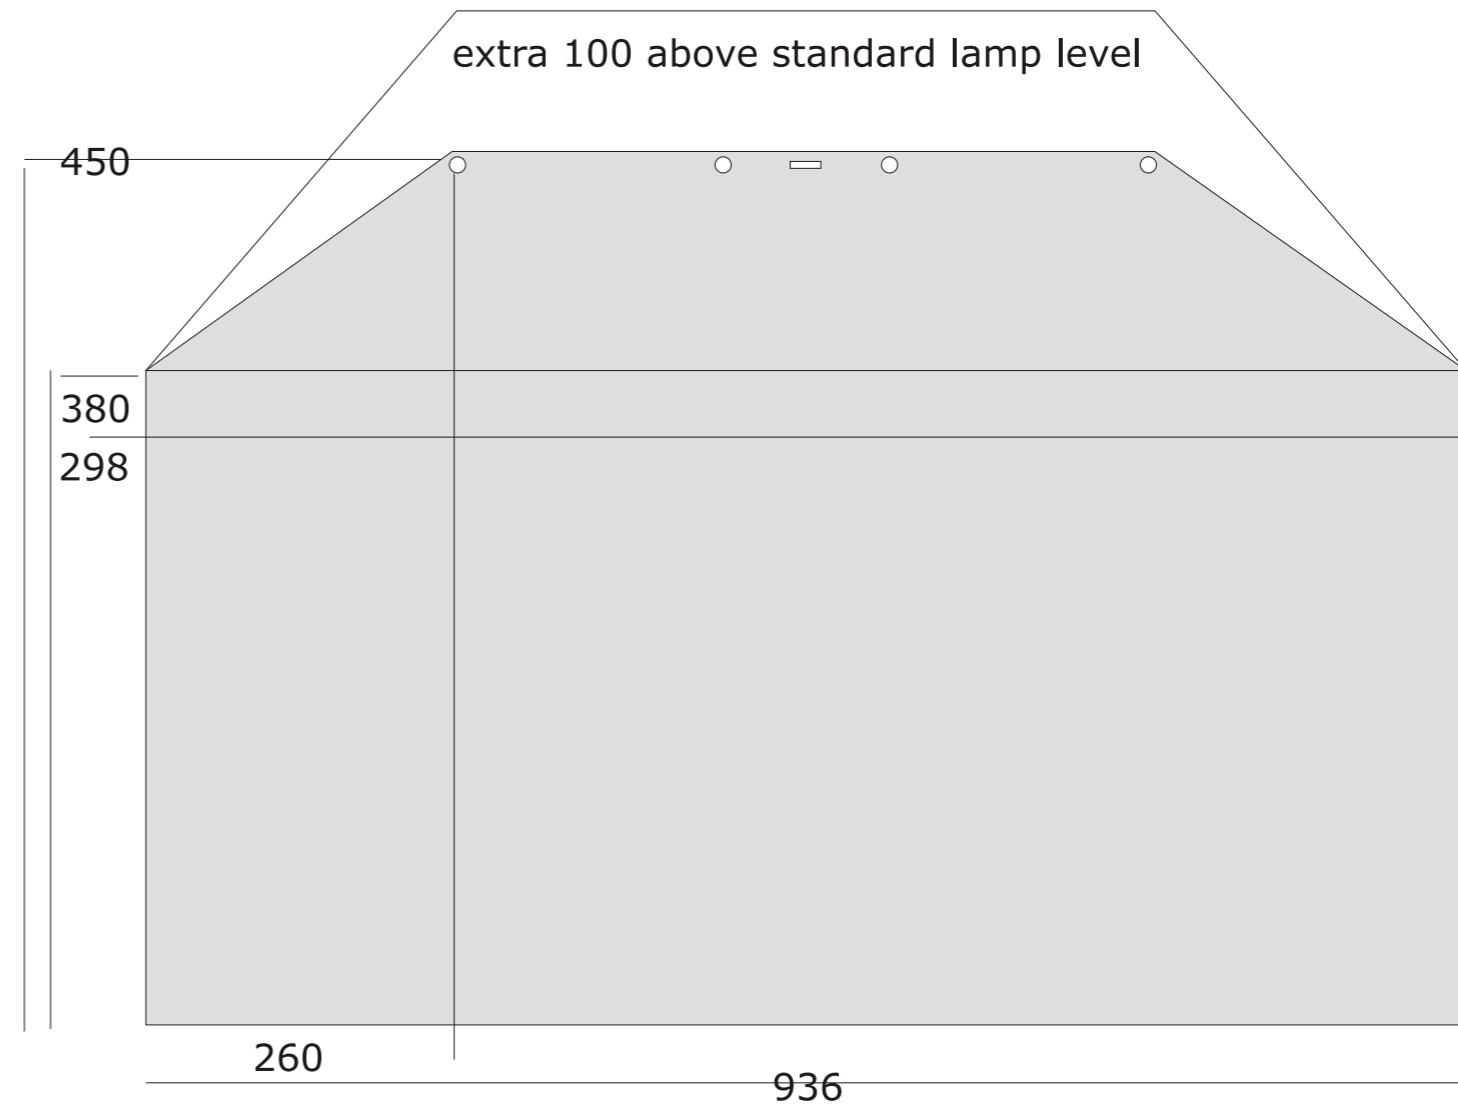

Stagebox/multicable

STAGE INFO:  
The first row of seats are optional  
Max seating 85 or 99  
Row 1 is at floor level

MAXIMUM STAGE HEIGHT  
Middle of stage: 450.00  
Side of stage: 380.00  
SEE DRAWING AND PHOTOS FOR MORE DETAILS