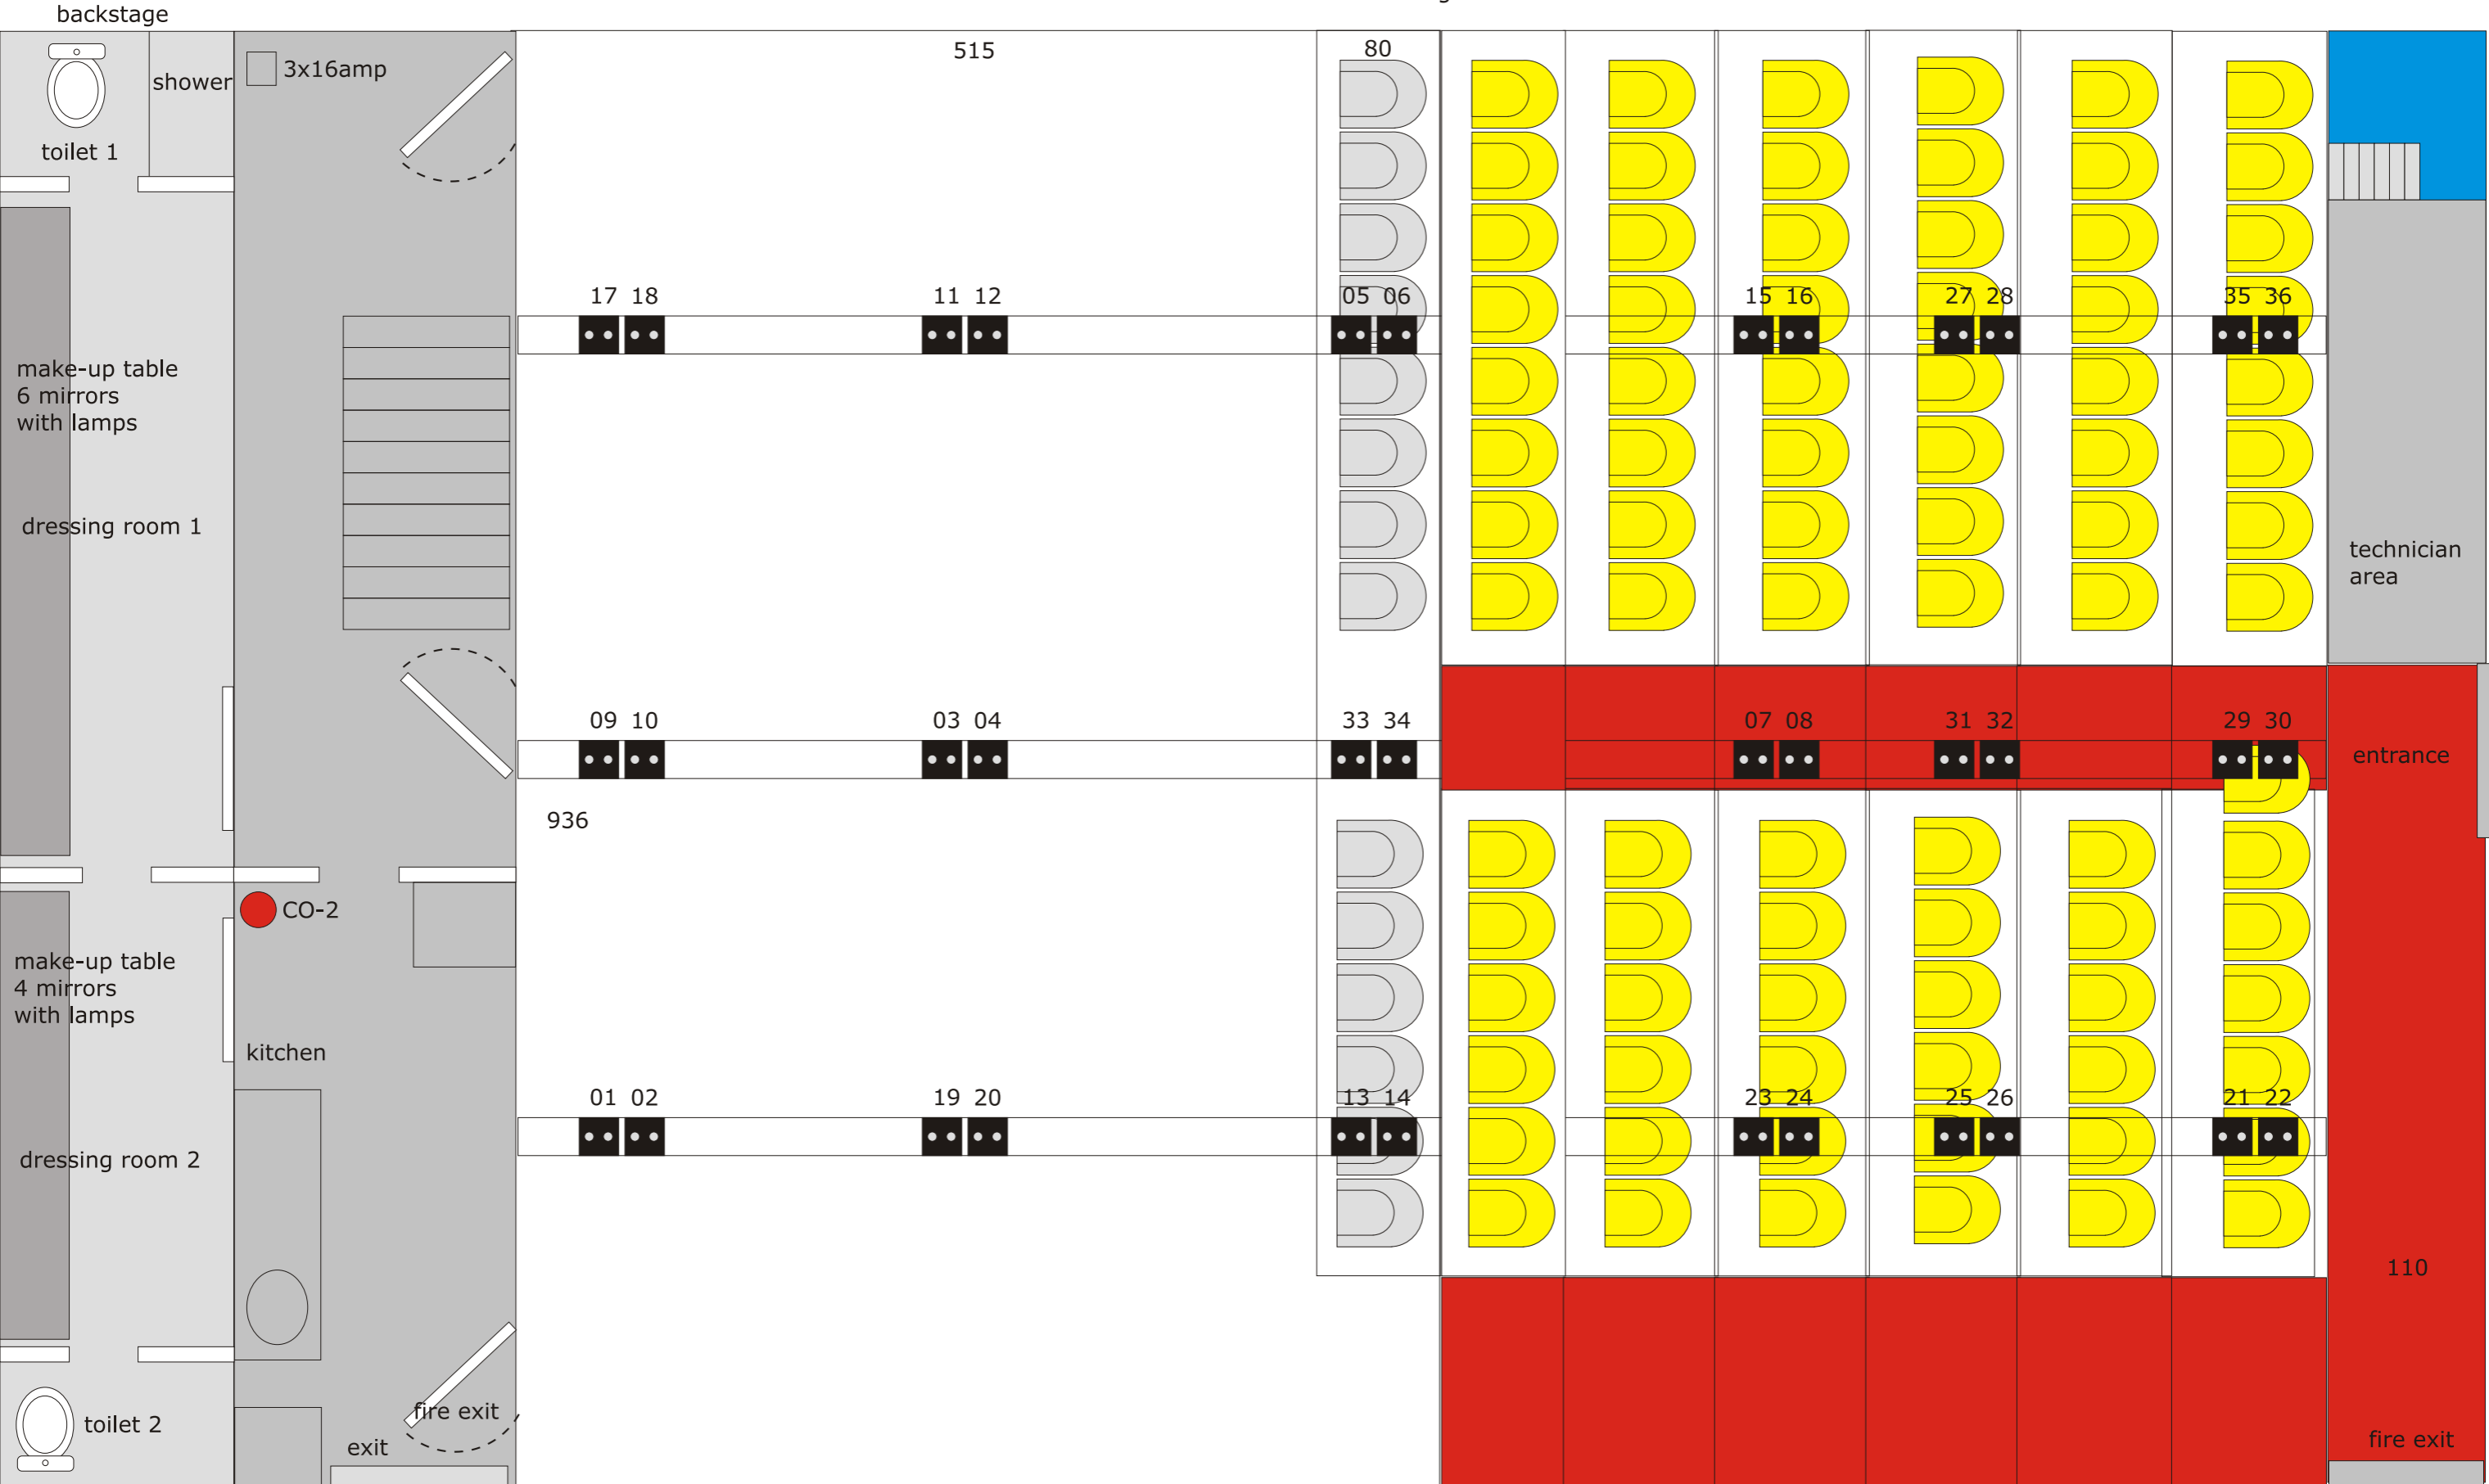

extra seating

## Krudttønden Theatre

Light mixer Zero 88 Frog  
Dæmper 36 channels (10amp)

Lamps:  
Profile 650w x 20  
Fresnell 650 w x 16  
Fresnell 1000w x 4  
Par 64 1000w x 12

Cables:  
4m. 15  
5m. 10  
6m. 10  
10m. 2

Stagebox/multicable

STAGE INFO:  
The first row of seats are optional  
Max seating 85 or 99  
Row 1 is at floor level

MAXIMUM STAGE HEIGHT  
Middle of stage: 450.00  
Side of stage: 380.00  
SEE DRAWING AND PHOTOS FOR MORE DETAILS

### END SECTION OF THEATRE